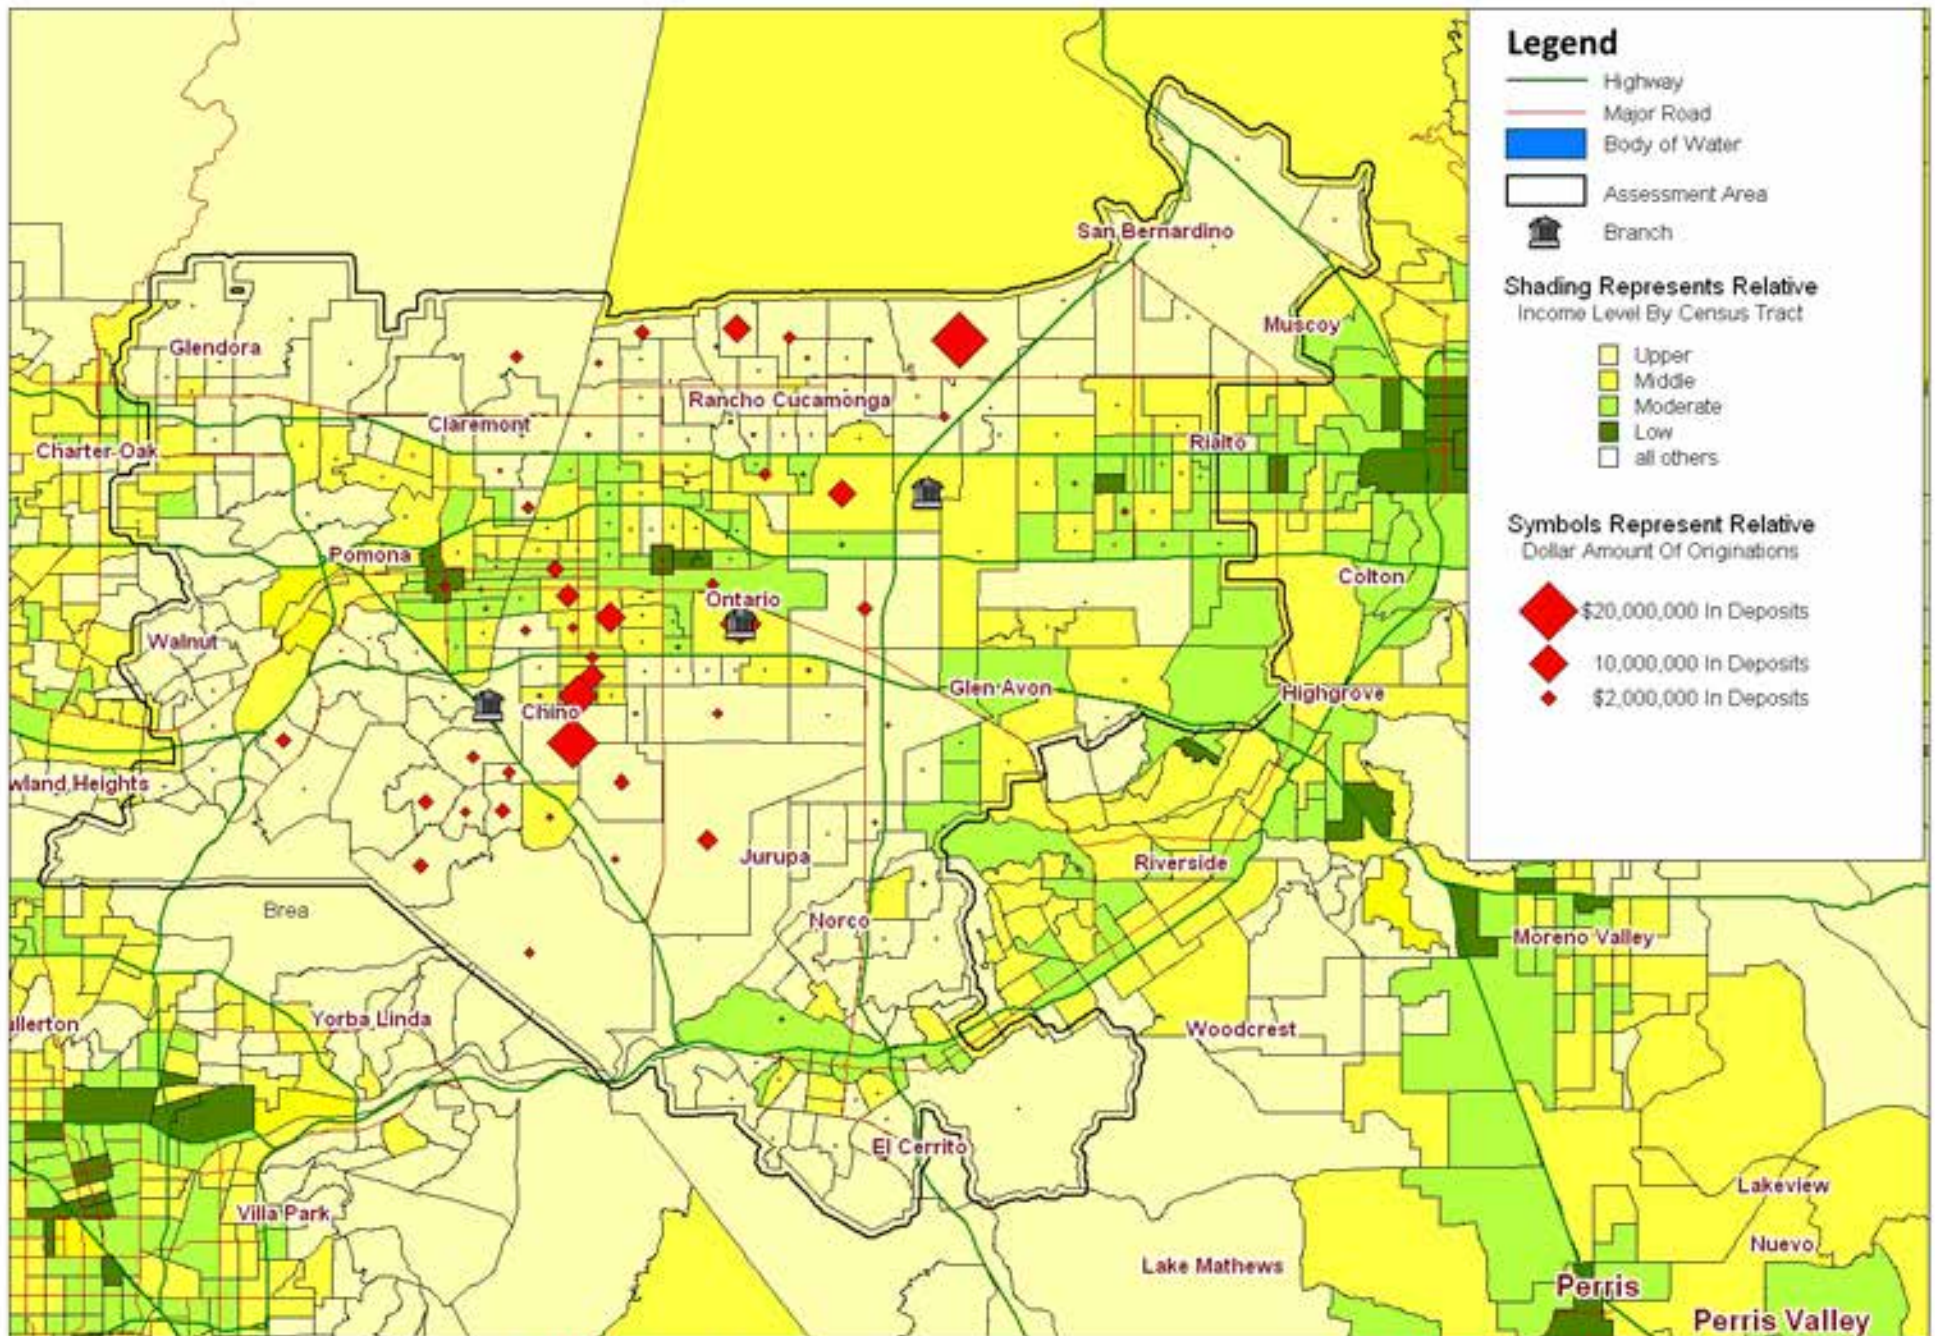

**Chino Commercial Bank
CRA Assessment Areas**

*Relative Dollar Amount of
Deposits By Census Tract
As of 09-30-2016*