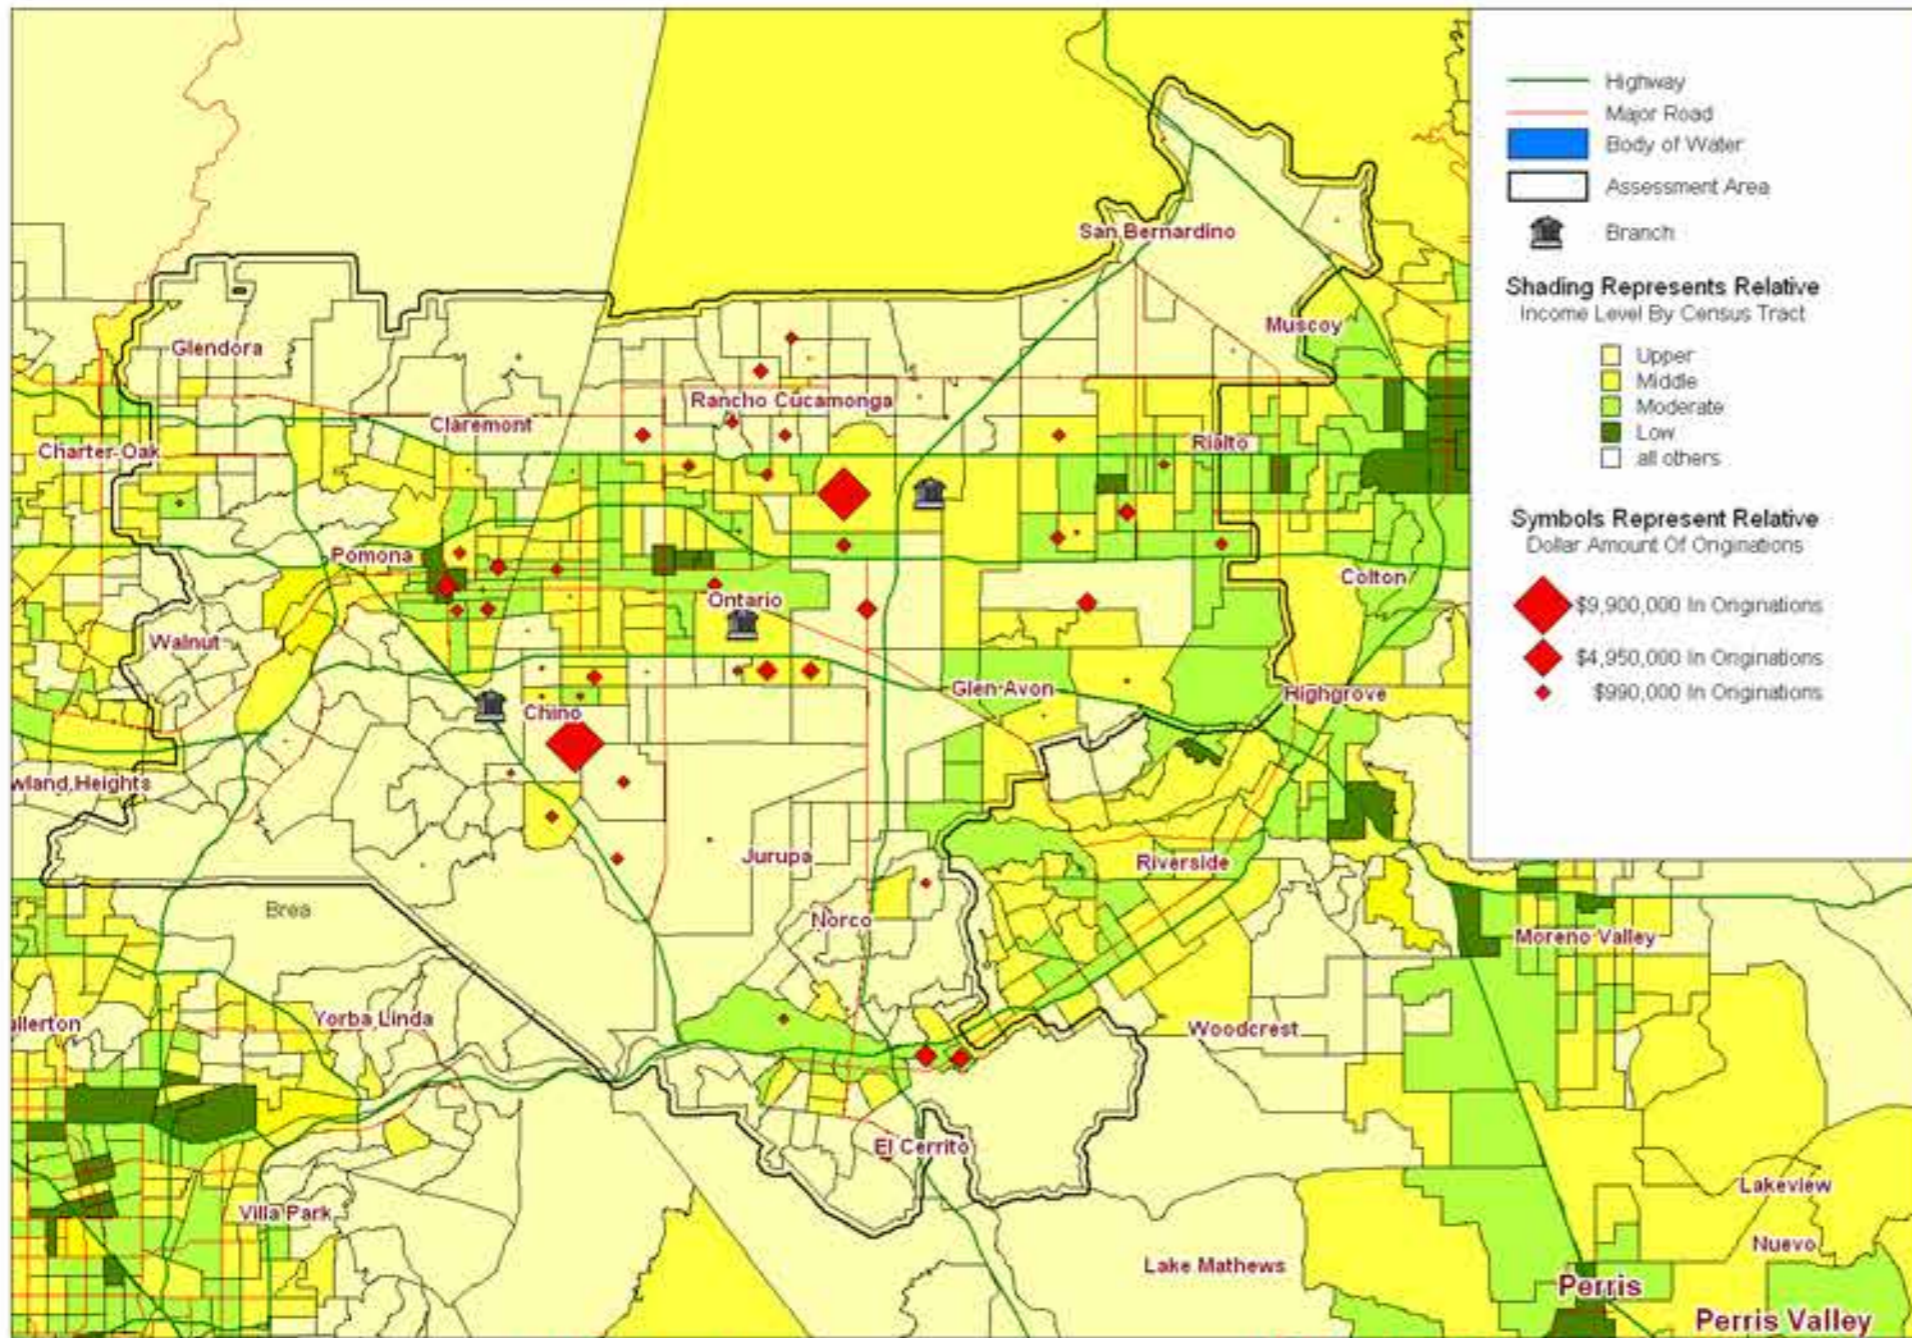

OUR COMMUNITY

The Community Reinvestment Act regulation requires each financial institution to include in its public file a map of each assessment area showing the boundaries of the area and identifying the geographies (census tracts) contained within the area, either on the map or in a separate list.

CHINO COMMERCIAL BANK'S ASSESSMENT AREA

Geographies where we are lending are within 20 miles or less of our branches including whole cities within the following geographical description: To the northwest, using the City of Glendora as the starting point (which is located on the northeast section of the San Gabriel Valley of Los Angeles County), and continuing in a southerly direction to the southern Los Angeles County and north Orange County border, and continuing in an easterly direction along the southern Los Angeles County and north Orange County border to Chino Hills State park border, and proceeding in a southeasterly direction along the Orange County and Riverside County border to the City of Corona, then in a north easterly direction on the eastern border of the City of Riverside to Devore, and west along the base of the Foothills (San Bernardino National Forest and Angeles Nation Forest) to the City of Glendora.

A map and list of all census tracts within the assessment area of Chino Commercial Bank follow this page.

**Chino Commercial Bank
CRA Assessment Area**

**Chino Commercial Bank
CRA Assessment Areas**

*Relative Number of Loan
Originations By Census Tract
From 04-01-2013 to 09-30-2016*