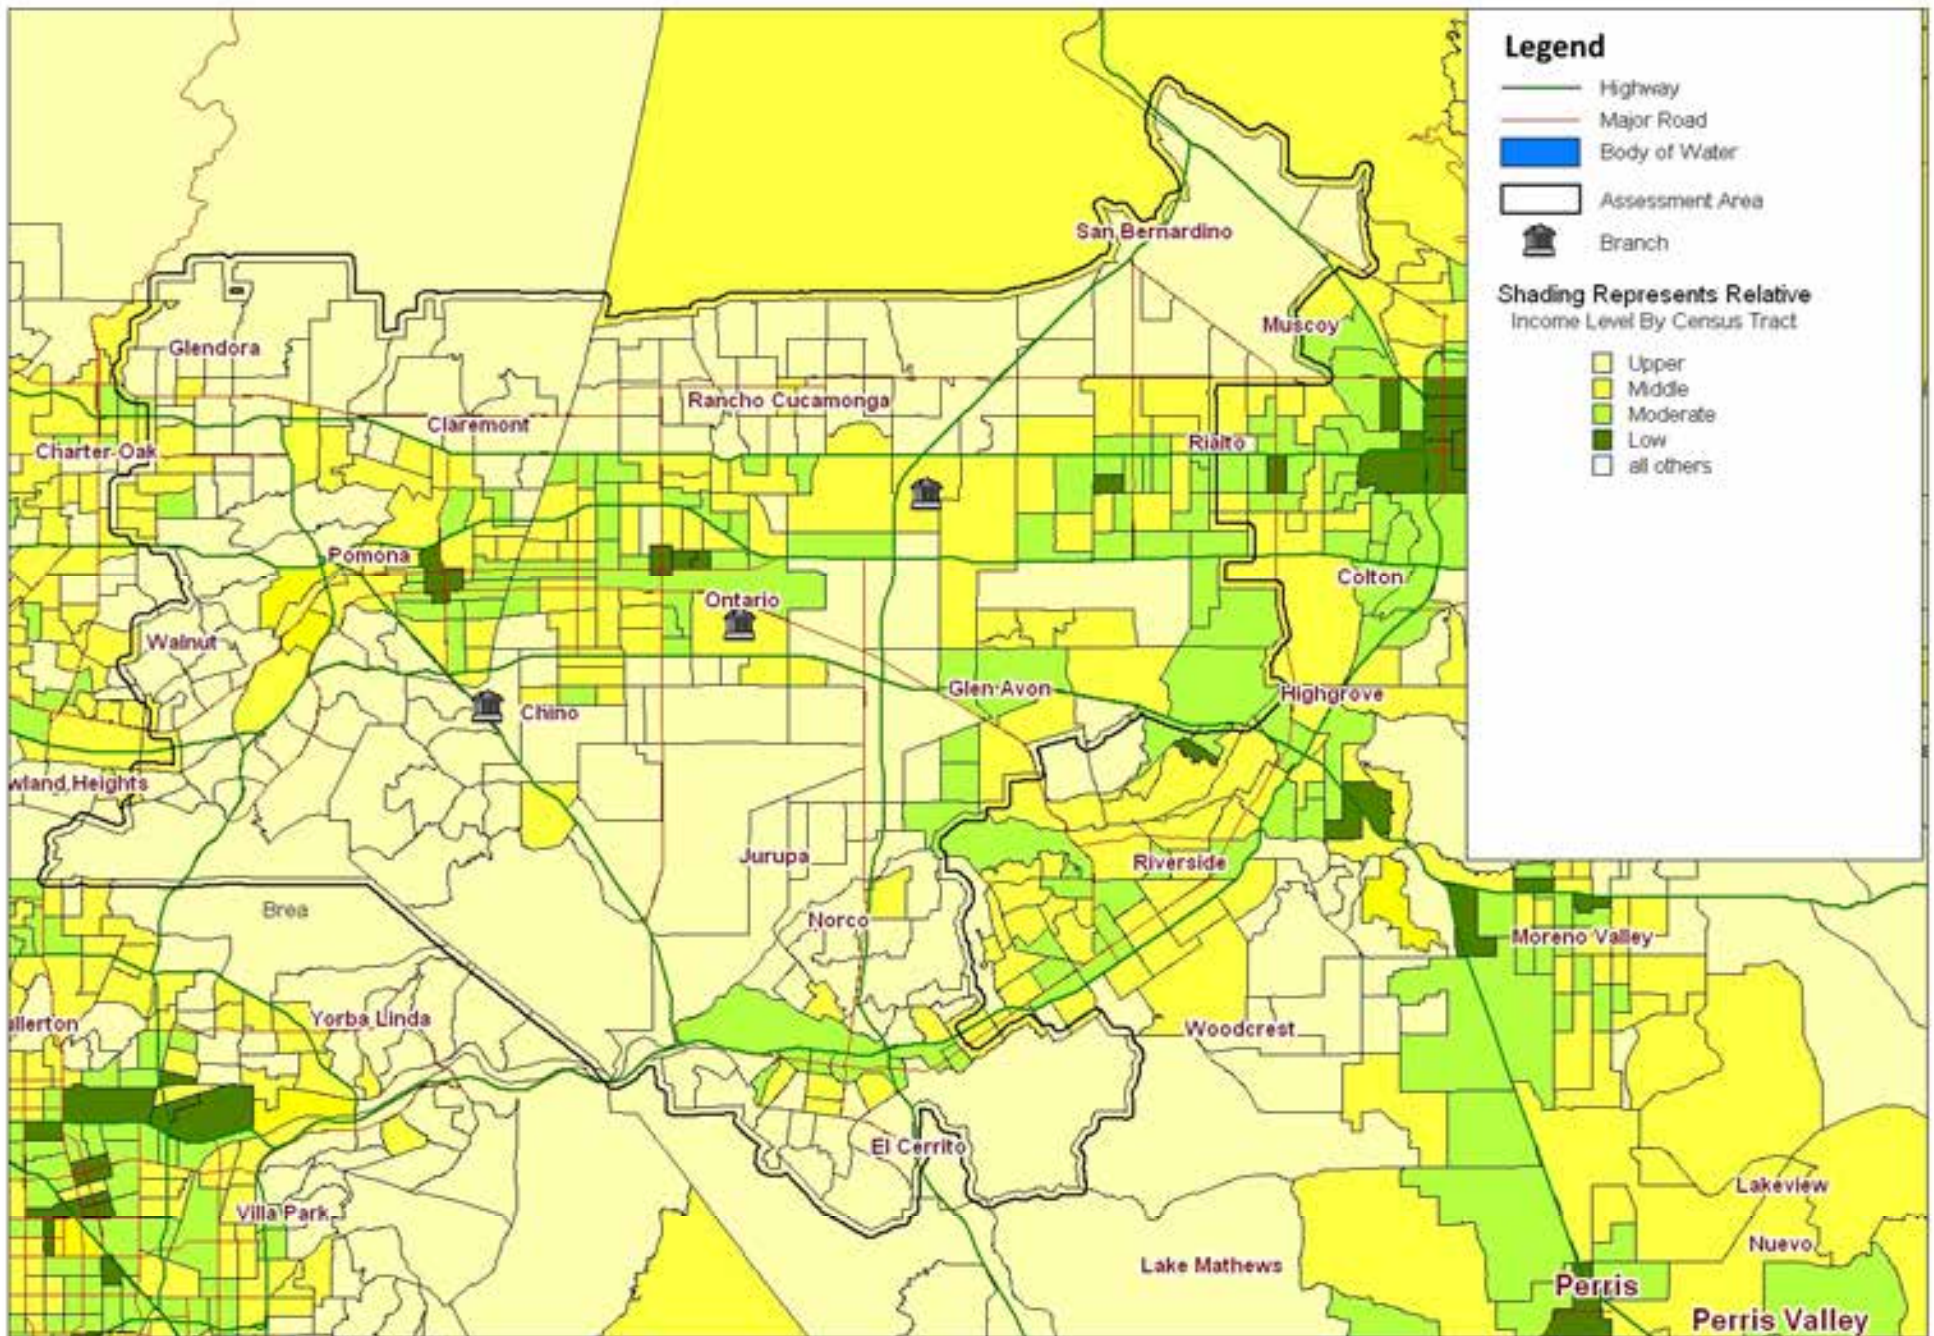

OUR COMMUNITY

The Community Reinvestment Act regulation requires each financial institution to include in its public file a map of each assessment area showing the boundaries of the area and identifying the geographies (census tracts) contained within the area, either on the map or in a separate list.

CHINO COMMERCIAL BANK'S ASSESSMENT AREA

Geographies where we are lending are within 20 miles or less of our branches including whole cities within the following geographical description: To the northwest, using the City of Glendora as the starting point (which is located on the northeast section of the San Gabriel Valley of Los Angeles County), and continuing in a southerly direction to the southern Los Angeles County and north Orange County border, and continuing in an easterly direction along the southern Los Angeles County and north Orange County border to Chino Hills State park border, and proceeding in a southeasterly direction along the Orange County and Riverside County border to the City of Corona, then in a north easterly direction on the eastern border of the City of Riverside to Devore, and west along the base of the Foothills (San Bernardino National Forest and Angeles Nation Forest) to the City of Glendora.

A map and list of all census tracts within the assessment area of Chino Commercial Bank follow this page.

**Chino Commercial Bank
CRA Assessment Area**

**Chino Commercial Bank
CRA Assessment Areas**

*Relative Number of Loan
Originations By Census Tract
From 04-01-2013 to 09-30-2016*