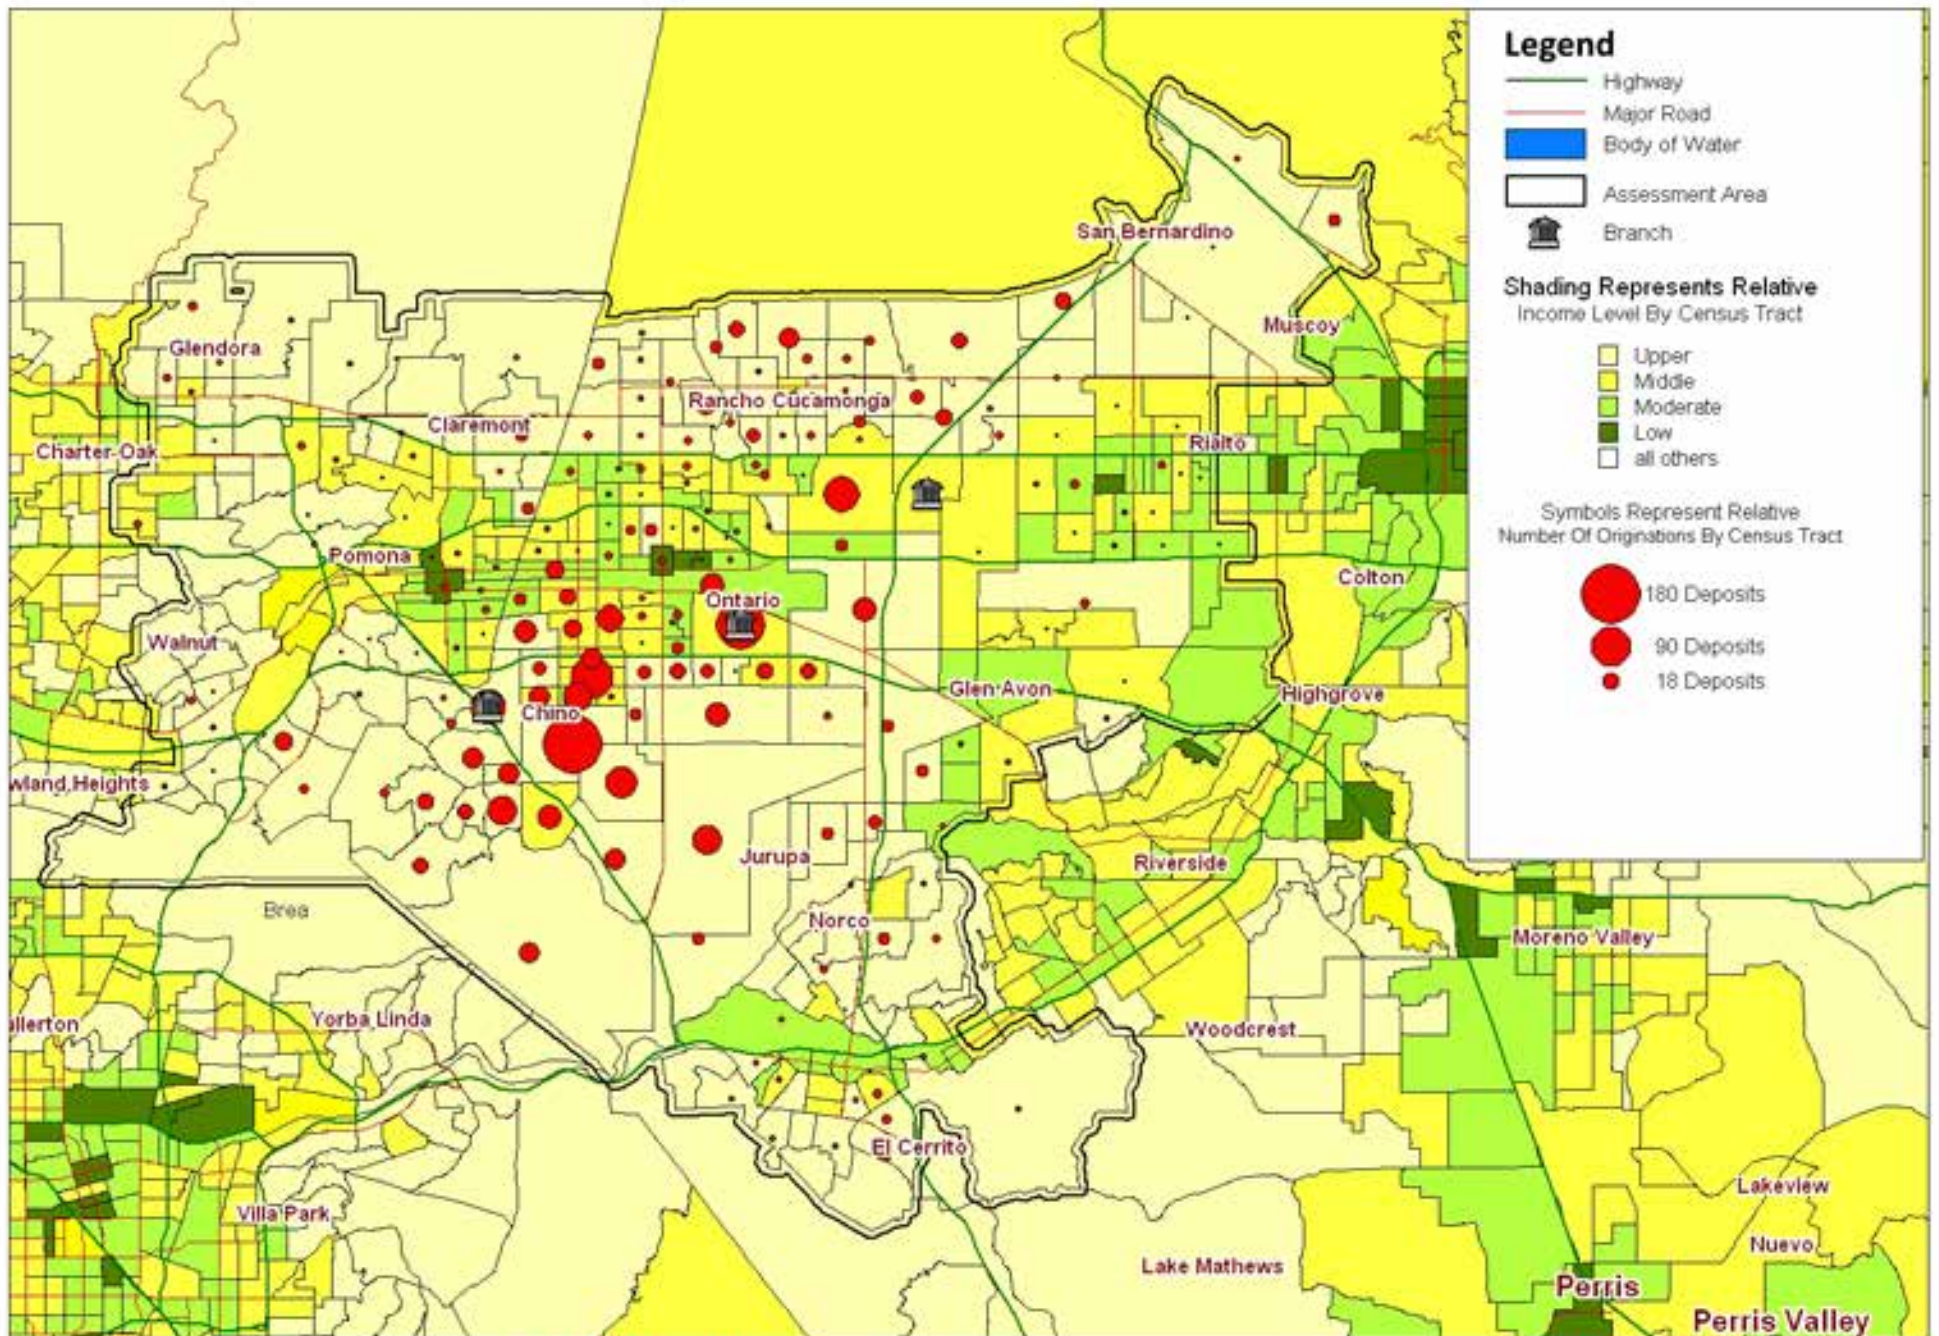

OUR COMMUNITY

The Community Reinvestment Act regulation requires each financial institution to include in its public file a map of each assessment area showing the boundaries of the area and identifying the geographies (census tracts) contained within the area, either on the map or in a separate list.

CHINO COMMERCIAL BANK'S ASSESSMENT AREA

Geographies where we are lending are within 20 miles or less of our branches including whole cities within the following geographical description: To the northwest, using the City of Glendora as the starting point (which is located on the northeast section of the San Gabriel Valley of Los Angeles County), and continuing in a southerly direction to the southern Los Angeles County and north Orange County border, and continuing in an easterly direction along the southern Los Angeles County and north Orange County border to Chino Hills State park border, and proceeding in a southeasterly direction along the Orange County and Riverside County border to the City of Corona, then in a north easterly direction on the eastern border of the City of Riverside to Devore, and west along the base of the Foothills (San Bernardino National Forest and Angeles Nation Forest) to the City of Glendora.

A map and list of all census tracts within the assessment area of Chino Commercial Bank follow this page.

**Chino Commercial Bank
CRA Assessment Area**

**Chino Commercial Bank
CRA Assessment Areas**

*Relative Number of Loan
Originations By Census Tract
From 04-01-2013 to 09-30-2016*

**Chino Commercial Bank
CRA Assessment Areas**

*Relative Dollar Amount of Loan
Originations By Census Tract
From 04-01-2013 to 09-30-2016*

**Chino Commercial Bank
CRA Assessment Areas**

*Relative Number of
Deposits By Census Tract
As of 09-30-2016*