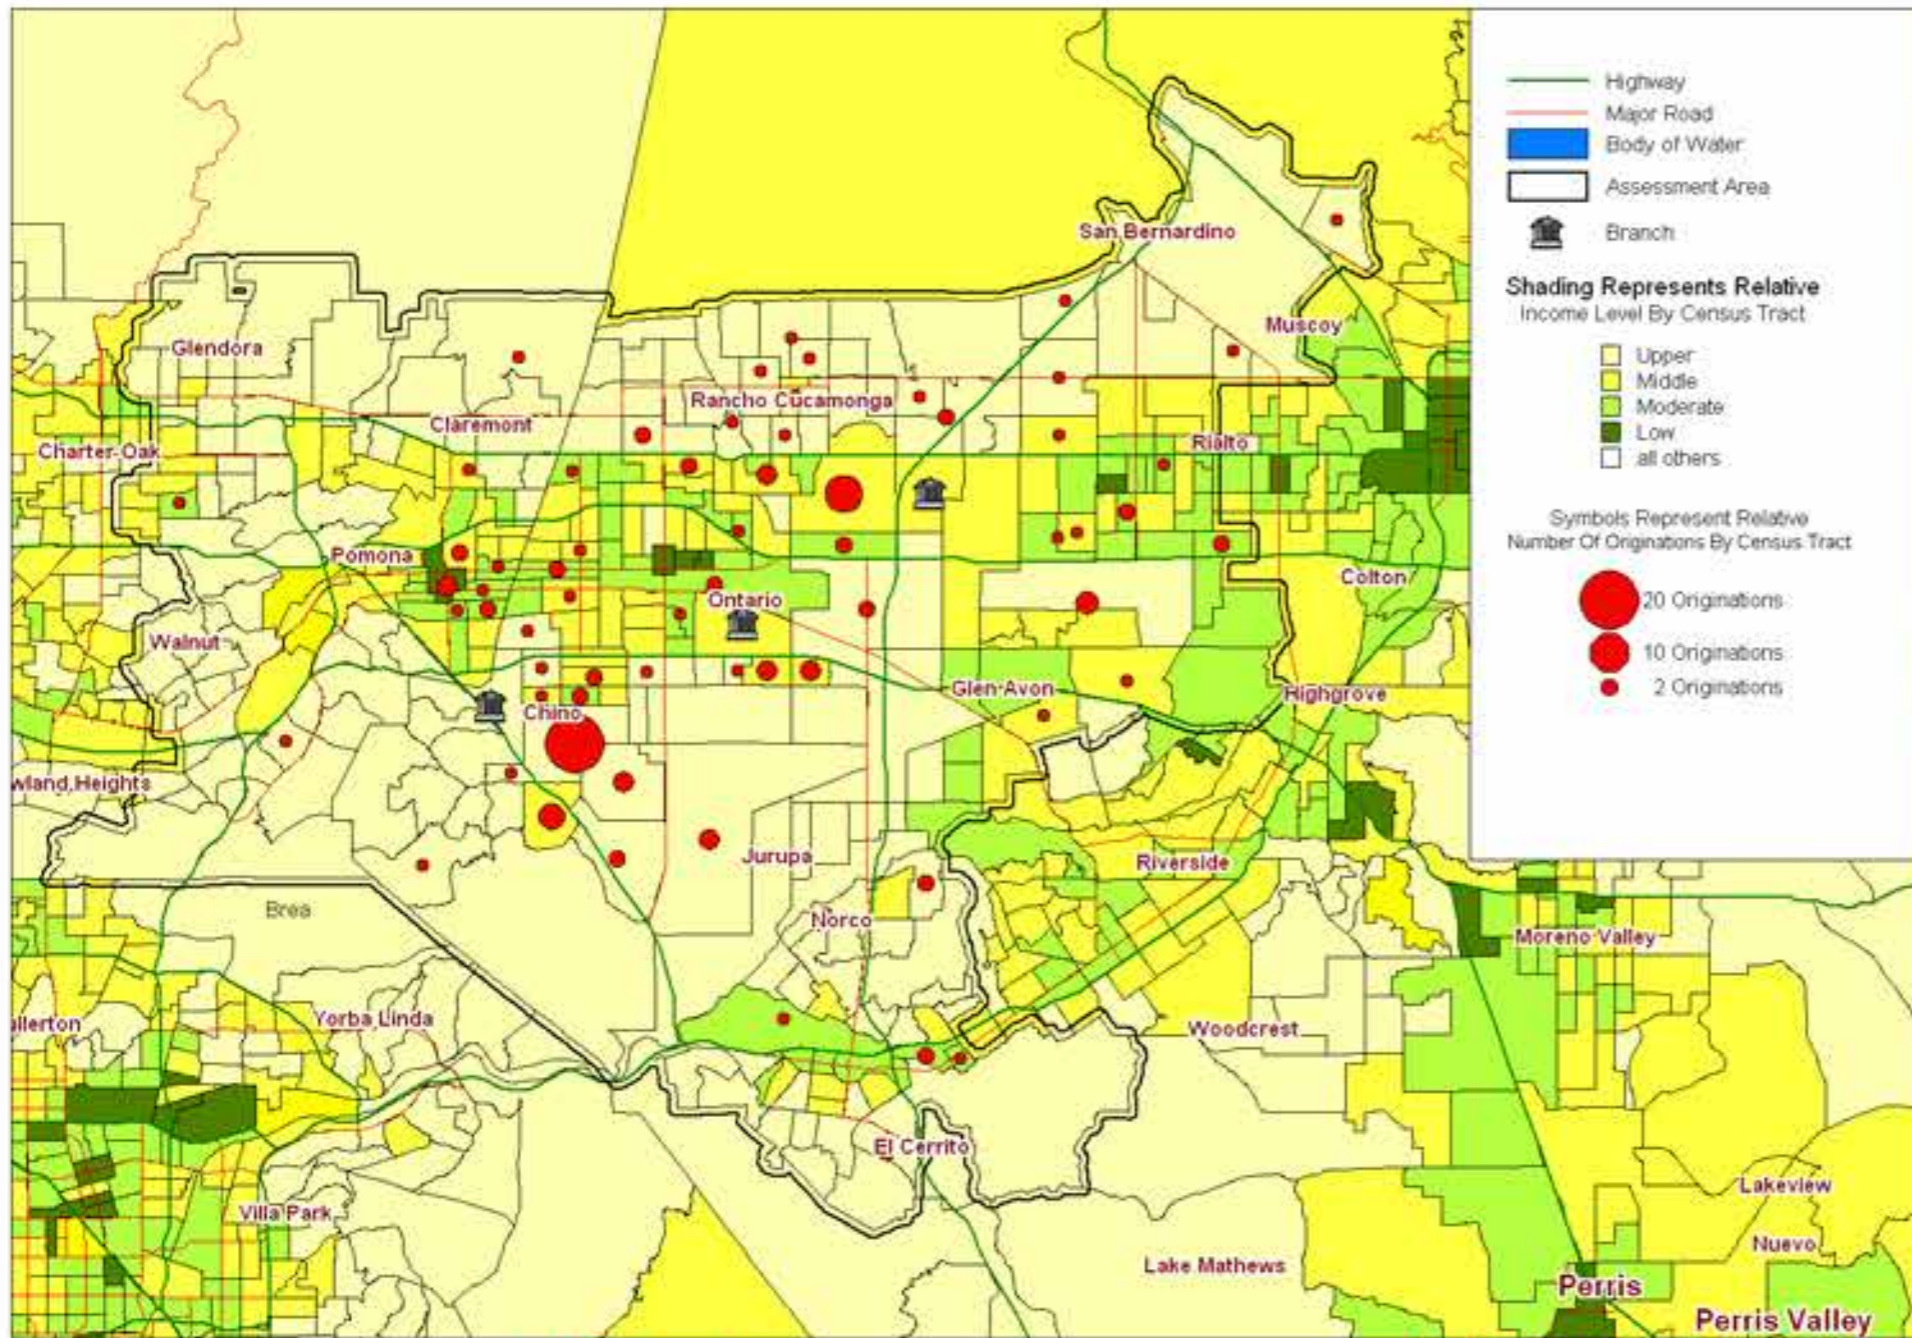

OUR COMMUNITY

The Community Reinvestment Act regulation requires each financial institution to include in its public file a map of each assessment area showing the boundaries of the area and identifying the geographies (census tracts) contained within the area, either on the map or in a separate list.

CHINO COMMERCIAL BANK'S ASSESSMENT AREA

Geographies where we are lending are within 20 miles or less of our branches including whole cities within the following geographical description: To the northwest, using the City of Glendora as the starting point (which is located on the northeast section of the San Gabriel Valley of Los Angeles County), and continuing in a southerly direction to the southern Los Angeles County and north Orange County border, and continuing in an easterly direction along the southern Los Angeles County and north Orange County border to Chino Hills State park border, and proceeding in a southeasterly direction along the Orange County and Riverside County border to the City of Corona, then in a north easterly direction on the eastern border of the City of Riverside to Devore, and west along the base of the Foothills (San Bernardino National Forest and Angeles Nation Forest) to the City of Glendora.

A map and list of all census tracts within the assessment area of Chino Commercial Bank follow this page.

**Chino Commercial Bank
CRA Assessment Area**

**Chino Commercial Bank
CRA Assessment Areas**

*Relative Number of Loan
Originations By Census Tract
From 04-01-2013 to 09-30-2016*